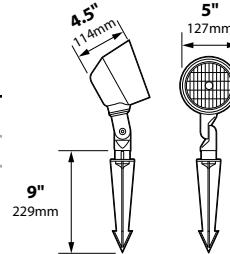

## SPECIFICATIONS

**CONSTRUCTION:** Cast aluminum or cast brass Bullet; matching cast aluminum or brass adjustable swivel

**LAMP SUPPLIED:** See ordering information below for PAR36 lamp model  
4000 hours average rating (50w max.)

**SOCKET:** None, PAR36 lamp supplies connection via 1/4" quick connect or stud terminal

**WIRING:** Black 3 foot 18/2 zip cord from base of fixture (12v only)  
For 25 foot 16/2 fixture lead wire add -25F to catalog number.

## ORDERING INFORMATION

CATALOG NO.	DESCRIPTION	LAMP	EST. SHIP. WEIGHT
DL-03	5" aluminum Bullet	36w PAR36 (QWFL)	2.0 lbs.
DL-03-BRS	5" brass Bullet	36w PAR36 (QWFL)	3.0 lbs.
DL-03-4414	5" aluminum Bullet	18w PAR36 (MFL)	2.0 lbs.
DL-03-4414-BRS	5" brass Bullet	18w PAR36 (MFL)	3.0 lbs.
DL-03-VWFL	5" aluminum Bullet	25w PAR36 (VWFL)	2.0 lbs.
DL-03-VWFL-BRS	5" brass Bullet	25w PAR36 (VWFL)	3.0 lbs.