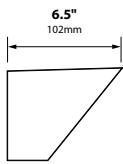

BEAM/GLARE CONTROL ACCESSORIES

FA-113 Extra-Long 6" Shield