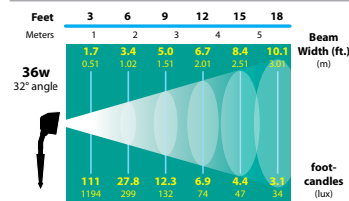

LIGHT DISTRIBUTIONS AND PHOTOMETRICS

FL-08

JOB INFORMATION

Type: _____ Date: _____

Job Name: _____

Cat. No.: _____

Lamp(s): _____

Specifier: _____

Contractor: _____

Notes: _____

FOCUS INDUSTRIES INC.
25301 COMMERCENTRE DRIVE
LAKE FOREST, CA 92630

www.focusindustries.com
sales@focusindustries.com
(949) 830-1350 • FAX (949) 830-3390

Black Texture (Standard)	Antique Verde	Bronze Texture	Camel	White Texture	Hunter Texture	Rust	Weathered Iron	Weathered Brown	Stucco	Rubbed Verde	Chrome Powder	Terra Cotta	Acid Rust	Acid Verde	Black Acid Treatment
-BLT	-ATV	-BRT	-CAM	-WTX	-HTX	-RST	-WIR	-WBR	-STU	-RBV	-CPR	-TRC	-BAR/CAR	-BAV/CAV	-BAT