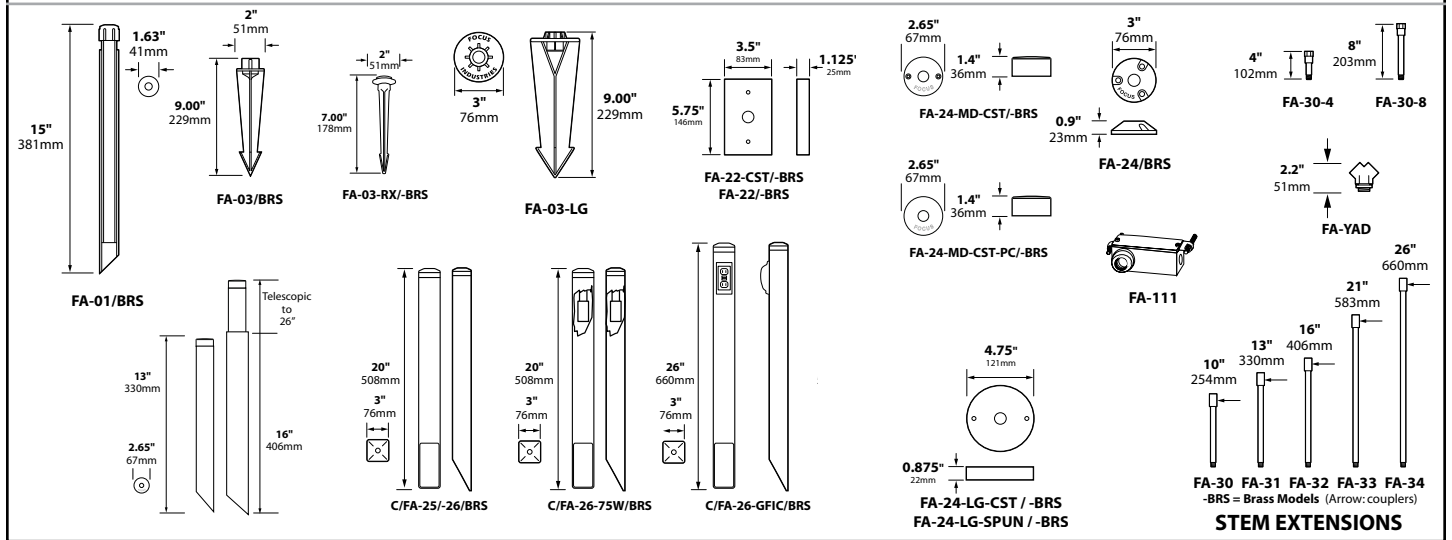

MOUNTING ACCESSORIES

BEAM/GLARE CONTROL ACCESSORIES